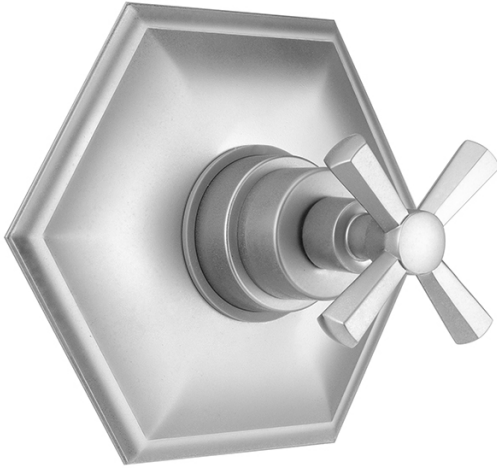

Hex Plate With Hex Cross Handle Trim For Pressure Balance Cycling Valve (J-CSV)

Model #: A652-TRIM-

JACLO®

Confidence from start to finish.™

FEATURES:

- All brass construction
- Rotating the handle counter clockwise turns on the water & controls the water temperature
- Requires rough valve J-CSV
- Lever trim is ADA compliant
- All new handles and screw-less plate design
- Not available in BKN, PCU, PG

AVAILABLE FINISHES:

Polished Chrome (PCH)	Satin Chrome (SC)	Bronze Umber (BU)
Satin Nickel (SN)	Pewter (PEW)	Caramel Bronze (CB)
Polished Nickel (PN)	Antique Brass (AB)	Antique Copper (ACU)
Oil-Rubbed Bronze (ORB)	Polished Brass (PB)	Polished Copper (PCU)
Vintage Bronze (VB)	Satin Brass (SB)	Matte Black (MBK)
Satin Gold (SG)	Polished Gold (PG)	Black Nickel (BKN)
White (WH)	Unlacquered Brass (ULB)	Satin Cooper (SCU)
Almond (ALD)	Amber (AMB)	Azure Blue (AZB)
Coral (COR)	Mint Green (GRN)	Stone Grey (GRY)
Lilac (LAC)	Light Blue (LBL)	Limon (LIM)
Plum (PLM)	Pink (PNK)	Red (RED)
Graphite (GPH)	Aged Unlacquered Brass (AUB)	