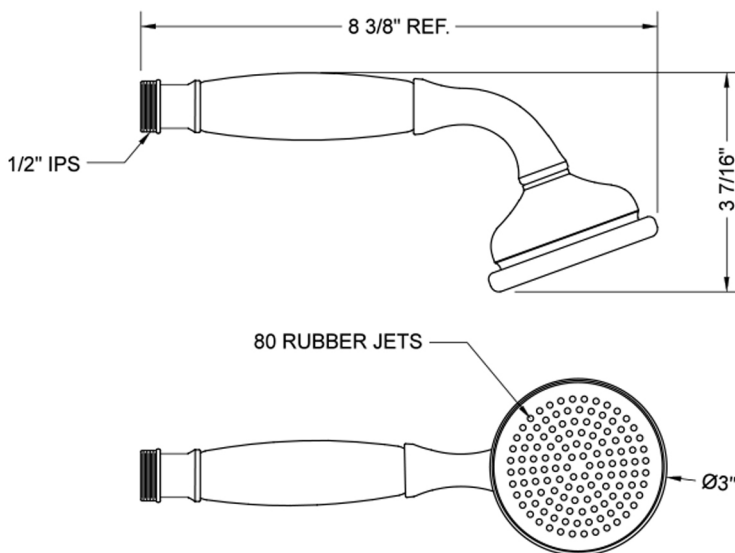

Sunshine Handshower- 1.5 GPM

Model #: B240-1.5-

FEATURES:

- Brass single function handshower
- 1/2" IPS male threads
- Removable white protective rings included (non functional)
- Comfortable balanced feel
- Traditional decorative design
- Available flow rates: 2.5, 2.0, 1.75, & 1.5 GPM
- Not available in WH & JACLO=COLOR
- 1.75 GPM—WaterSense approved

SPECIFICATION DRAWING:

SPRAY PATTERNS: