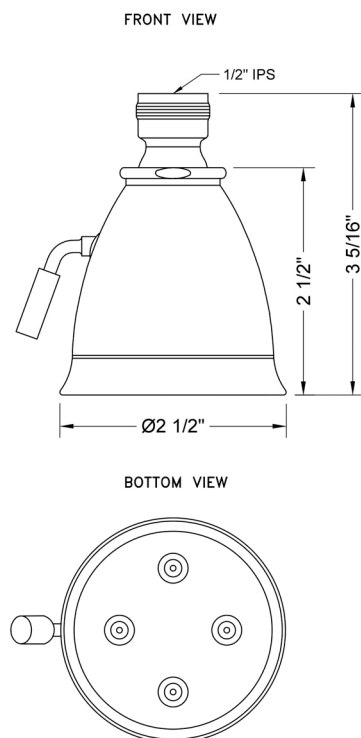

Retro #3 Showerhead - 1.5 GPM

Model #: B718-1.5-

FEATURES:

- 2 1/2" Brass adjustable spray showerhead
- 1/2" IPS adjustable brass ball joint to adjust angle of showerhead
- 4 adjustable jets with 32 individual sprays
- Adjusts from wide to narrow rain
- Easy clean flush system
- Traditional flared bell design
- Available flow rates: 2.5, 2.0, 1.75 & 1.5 GPM
- 1.75 GPM - WaterSense Approved
- Not available in WH & JACLO=COLOR

SPECIFICATION DRAWING:

SPRAY PATTERNS: