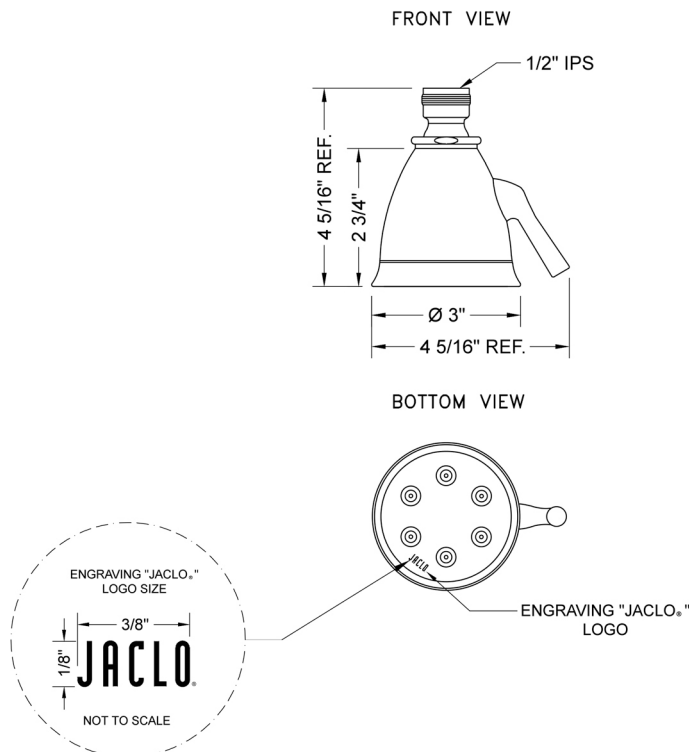

SPECIFICATION DRAWING: