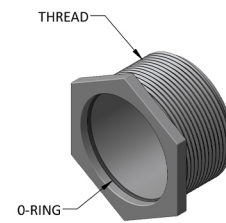

Universal 2" Channel Drain Adapter Model #: CD-ADAPTER-RGH

FEATURES:

- Channel Drain Adapter
- For use with other manufacturers 2" sub drains
- Internal o-ring for water tight fit when using JACLO Channel Drain base

AVAILABLE FINISHES:
N/A

SPECIFICATION DRAWING:

ISOMETRIC VIEW