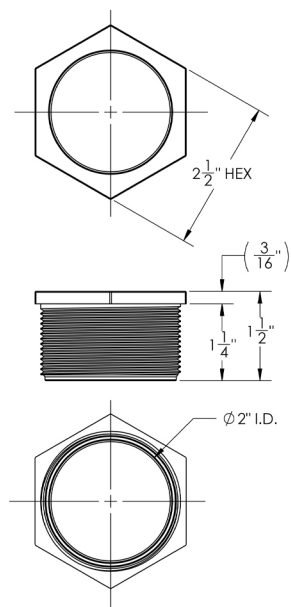

Universal 2" Channel Drain Adapter Model #: CD-ADAPTER-RGH

FEATURES:

- Channel Drain Adapter
- For use with other manufacturers 2" sub drains
- Internal o-ring for water tight fit when using JACLO Channel Drain base

AVAILABLE FINISHES:
N/A

SPECIFICATION DRAWING:

ISOMETRIC VIEW