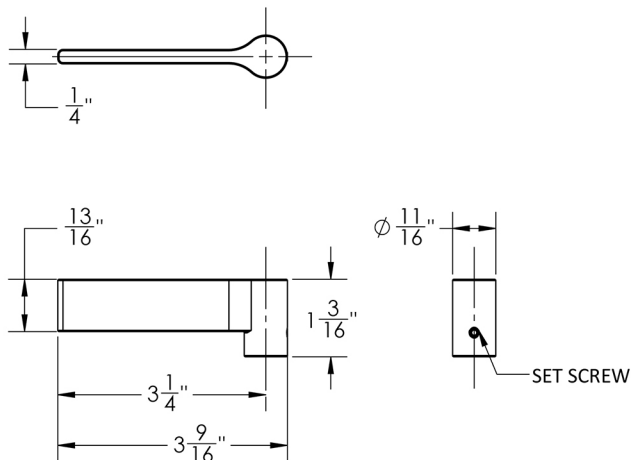

Lila Lever Handle Model #: F05-LVR-

FEATURES:

- All brass replacement lever handle
- Replacement for Lila Collection shower trim & faucet

AVAILABLE FINISHES:

Polished Chrome (PCH)	Satin Chrome (SC)	Bronze Umber (BU)
Satin Nickel (SN)	Pewter (PEW)	Caramel Bronze (CB)
Polished Nickel (PN)	Antique Brass (AB)	Antique Copper (ACU)
Oil-Rubbed Bronze (ORB)	Polished Brass (PB)	Polished Copper (PCU)
Vintage Bronze (VB)	Satin Brass (SB)	Matte Black (MBK)
Satin Gold (SG)	Polished Gold (PG)	Black Nickel (BKN)
White (WH)	Unlacquered Brass (ULB)	Satin Cooper (SCU)
Almond (ALD)	Amber (AMB)	Azure Blue (AZB)
Coral (COR)	Mint Green (GRN)	Stone Grey (GRY)
Lilac (LAC)	Light Blue (LBL)	Limon (LIM)
Plum (PLM)	Pink (PNK)	Red (RED)
Graphite (GPH)	Aged Unlacquered Brass (AUB)	

SPECIFICATION DRAWING:

ISOMETRIC VEIW