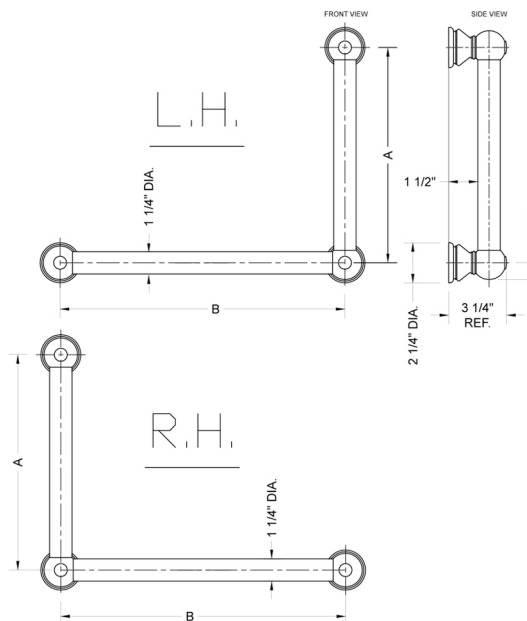

G30 24H x 16W 90° Left Hand Grab Bar

Model #: G30-24H-16W-LH-

FEATURES:

- Structurally engineered 90° angle
- ADA compliant when properly installed
- Horizontal section can be used as towel bar
- Style options to complement all collections
- Optional handshower sliders can be added to either bar only upon initial order
- All grab bars can be custom sized. Contact JACLO for pricing & availability
- Grab bars over 32" require middle post
- Grab bars 24" or longer are NOT AVAILABLE in PG or SG. For large quantity orders, please contact hospitality@jaclo.com

SPECIFICATION DRAWING:

BRASS LUXURY GRAB BAR			
PART. #	DESCRIPTION	A H	B W
G30-12H-12W	CENTER TO CENTER	12"	12"
G30-12H-16W	CENTER TO CENTER	12"	16"
G30-12H-24W	CENTER TO CENTER	12"	24"
G30-12H-32W	CENTER TO CENTER	12"	32"
G30-16H-12W	CENTER TO CENTER	16"	12"
G30-16H-16W	CENTER TO CENTER	16"	16"
G30-16H-24W	CENTER TO CENTER	16"	24"
G30-16H-32W	CENTER TO CENTER	16"	32"
G30-24H-12W	CENTER TO CENTER	24"	12"
G30-24H-16W	CENTER TO CENTER	24"	16"
G30-24H-24W	CENTER TO CENTER	24"	24"
G30-24H-32W	CENTER TO CENTER	24"	32"
G30-32H-12W	CENTER TO CENTER	32"	12"
G30-32H-16W	CENTER TO CENTER	32"	16"
G30-32H-24W	CENTER TO CENTER	32"	24"
G30-32H-32W	CENTER TO CENTER	32"	32"