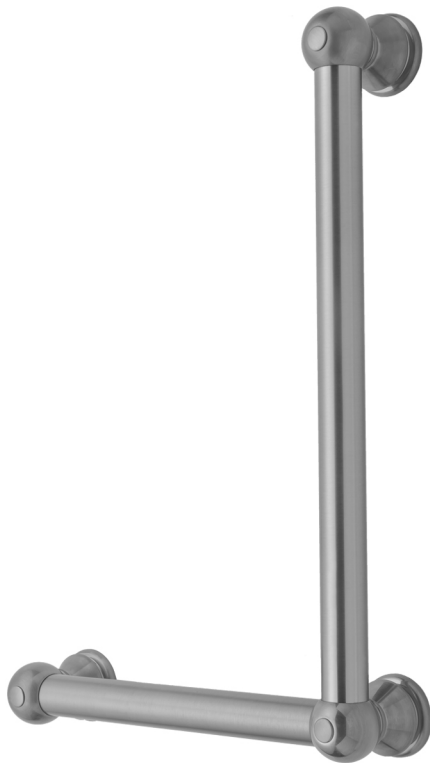

G30 24H x 16W 90° Left Hand Grab Bar

Model #: G30-24H-16W-LH-

FEATURES:

- Structurally engineered 90° angle
- ADA compliant when properly installed
- Horizontal section can be used as towel bar
- Style options to complement all collections
- Optional handshower sliders can be added to either bar only upon initial order
- All grab bars can be custom sized. Contact JACLO for pricing & availability
- Grab bars over 32" require middle post
- Grab bars 24" or longer are NOT AVAILABLE in PG or SG. For large quantity orders, please contact hospitality@jaclo.com

AVAILABLE FINISHES:

Polished Chrome (PCH)	Satin Chrome (SC)	Bronze Umber (BU)
Satin Nickel (SN)	Pewter (PEW)	Caramel Bronze (CB)
Polished Nickel (PN)	Antique Brass (AB)	Antique Copper (ACU)
Oil-Rubbed Bronze (ORB)	Polished Brass (PB)	Polished Copper (PCU)
Vintage Bronze (VB)	Satin Brass (SB)	Matte Black (MBK)
Satin Gold (SG)	Polished Gold (PG)	Black Nickel (BKN)
White (WH)	Unlacquered Brass (ULB)	Satin Cooper (SCU)
Almond (ALD)	Amber (AMB)	Azure Blue (AZB)
Coral (COR)	Mint Green (GRN)	Stone Grey (GRY)
Lilac (LAC)	Light Blue (LBL)	Limon (LIM)
Plum (PLM)	Pink (PNK)	Red (RED)
Graphite (GPH)	Aged Unlacquered Brass (AUB)	

SPECIFICATION DRAWING:

BRASS LUXURY GRAB BAR			
PART. #	DESCRIPTION	A H	B W
G30-12H-12W	CENTER TO CENTER	12"	12"
G30-12H-16W	CENTER TO CENTER	12"	16"
G30-12H-24W	CENTER TO CENTER	12"	24"
G30-12H-32W	CENTER TO CENTER	12"	32"
G30-16H-12W	CENTER TO CENTER	16"	12"
G30-16H-16W	CENTER TO CENTER	16"	16"
G30-16H-24W	CENTER TO CENTER	16"	24"
G30-16H-32W	CENTER TO CENTER	16"	32"
G30-24H-12W	CENTER TO CENTER	24"	12"
G30-24H-16W	CENTER TO CENTER	24"	16"
G30-24H-24W	CENTER TO CENTER	24"	24"
G30-24H-32W	CENTER TO CENTER	24"	32"
G30-32H-12W	CENTER TO CENTER	32"	12"
G30-32H-16W	CENTER TO CENTER	32"	16"
G30-32H-24W	CENTER TO CENTER	32"	24"
G30-32H-32W	CENTER TO CENTER	32"	32"