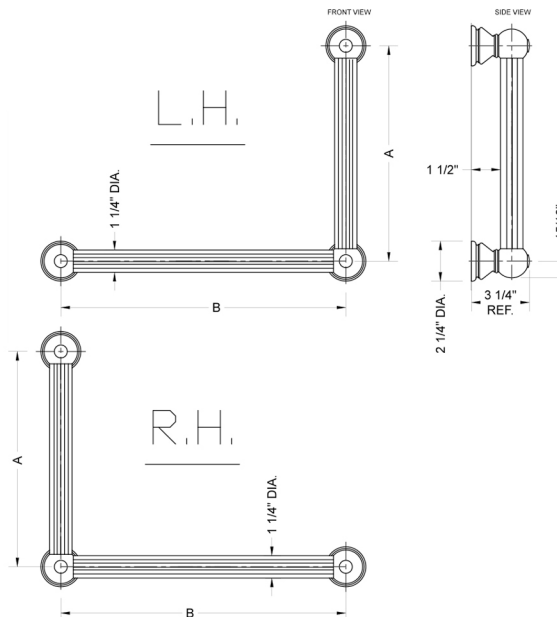

## G33 12H x 32W 90° Right Hand Grab Bar

Model #: G33-12H-32W-RH-

### FEATURES:

- Structurally engineered 90° angle
- ADA compliant when properly installed
- Horizontal section can be used as towel bar
- Style options to complement all collections
- Optional handshower sliders can be added to either bar only upon initial order
- All grab bars can be custom sized. Contact JACLO for pricing & availability
- Grab bars over 32" require middle post
- Grab bars 24" or longer are NOT AVAILABLE in PG or SG. For large quantity orders, please contact [hospitality@jaclo.com](mailto:hospitality@jaclo.com)

### SPECIFICATION DRAWING:

BRASS LUXURY GRAB BAR			
PART. #	DESCRIPTION	A H	B W
G33-12H-12W	CENTER TO CENTER	12"	12"
G33-12H-16W	CENTER TO CENTER	12"	16"
G33-12H-24W	CENTER TO CENTER	12"	24"
G33-12H-32W	CENTER TO CENTER	12"	32"
G33-16H-12W	CENTER TO CENTER	16"	12"
G33-16H-16W	CENTER TO CENTER	16"	16"
G33-16H-24W	CENTER TO CENTER	16"	24"
G33-16H-32W	CENTER TO CENTER	16"	32"
G33-24H-12W	CENTER TO CENTER	24"	12"
G33-24H-16W	CENTER TO CENTER	24"	16"
G33-24H-24W	CENTER TO CENTER	24"	24"
G33-24H-32W	CENTER TO CENTER	24"	32"
G33-32H-12W	CENTER TO CENTER	32"	12"
G33-32H-16W	CENTER TO CENTER	32"	16"
G33-32H-24W	CENTER TO CENTER	32"	24"
G33-32H-32W	CENTER TO CENTER	32"	32"