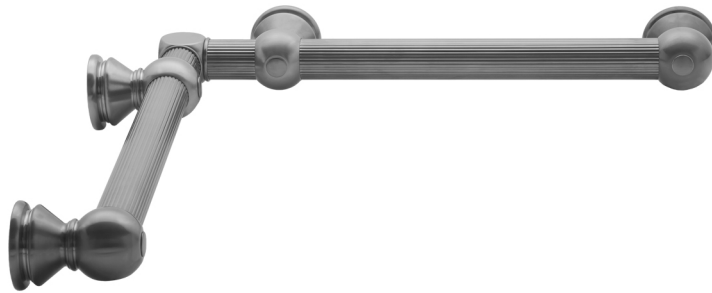

G33 16" x 24" Inside Corner Grab Bar

Model #: G33-16-24-IC-

FEATURES:

- Structurally engineered 90° angle
- ADA compliant when properly installed
- Horizontal section can be used as towel bar
- Style options to complement all collections
- Optional handshower sliders can be added to either bar only upon initial order
- All grab bars can be custom sized. Contact JACLO for pricing & availability
- BAR WILL BE 5" LONGER THAN LISTED LENGTH FROM CENTER OF OUTSIDE POST TO WALL
- *NOTE: GRAB BARS OVER 32" REQUIRE A MIDDLE POST
- Grab bars 24" or longer are NOT AVAILABLE in PG or SG. For large quantity orders, please contact hospitality@jaclo.com

AVAILABLE FINISHES:

Polished Chrome (PCH)	Satin Chrome (SC)	Bronze Umber (BU)
Satin Nickel (SN)	Pewter (PEW)	Caramel Bronze (CB)
Polished Nickel (PN)	Antique Brass (AB)	Antique Copper (ACU)
Oil-Rubbed Bronze (ORB)	Polished Brass (PB)	Polished Copper (PCU)
Vintage Bronze (VB)	Satin Brass (SB)	Matte Black (MBK)
Satin Gold (SG)	Polished Gold (PG)	Black Nickel (BKN)
White (WH)	Unlacquered Brass (ULB)	Satin Cooper (SCU)
Almond (ALD)	Amber (AMB)	Azure Blue (AZB)
Coral (COR)	Mint Green (GRN)	Stone Grey (GRY)
Lilac (LAC)	Light Blue (LBL)	Limon (LIM)
Plum (PLM)	Pink (PNK)	Red (RED)
Graphite (GPH)	Aged Unlacquered Brass (AUB)	