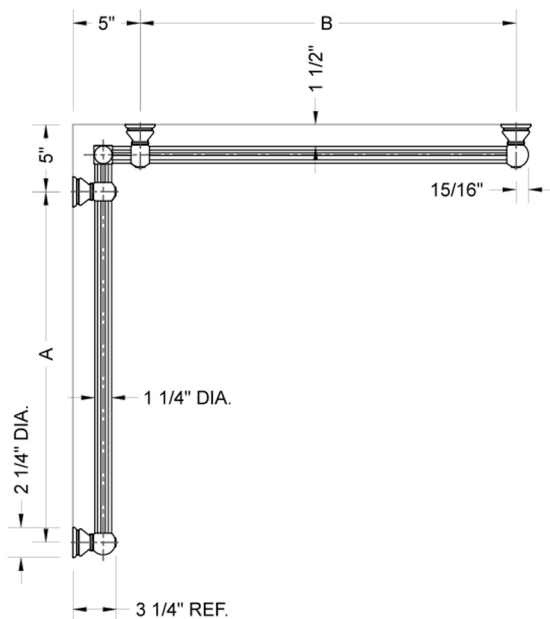

G33 16" x 24" Inside Corner Grab Bar

Model #: G33-16-24-IC-

FEATURES:

- Structurally engineered 90° angle
- ADA compliant when properly installed
- Horizontal section can be used as towel bar
- Style options to complement all collections
- Optional handshower sliders can be added to either bar only upon initial order
- All grab bars can be custom sized. Contact JACLO for pricing & availability
- BAR WILL BE 5" LONGER THAN LISTED LENGTH FROM CENTER OF OUTSIDE POST TO WALL
- *NOTE: GRAB BARS OVER 32" REQUIRE A MIDDLE POST
- Grab bars 24" or longer are NOT AVAILABLE in PG or SG. For large quantity orders, please contact hospitality@jaclo.com

SPECIFICATION DRAWING:

BRASS LUXURY GRAB BAR							
PART. #	DESCRIPTION	A	B	PART. #	DESCRIPTION	A	B
G33-12-12-IC	CENTER OF POST	12"	12"	G33-24-36-IC	CENTER OF POST	24"	36"
G33-12-16-IC	CENTER OF POST	12"	16"	G33-24-48-IC	CENTER OF POST	24"	48"
G33-12-24-IC	CENTER OF POST	12"	24"	G33-24-60-IC	CENTER OF POST	24"	60"
G33-12-32-IC	CENTER OF POST	12"	32"				
				G33-32-32-IC	CENTER OF POST	32"	32"
G33-12-36-IC	CENTER OF POST	12"	36"	G33-32-36-IC	CENTER OF POST	32"	36"
G33-12-48-IC	CENTER OF POST	12"	48"	G33-32-48-IC	CENTER OF POST	32"	48"
G33-12-60-IC	CENTER OF POST	12"	60"	G33-32-60-IC	CENTER OF POST	32"	60"
G33-16-16-IC	CENTER OF POST	16"	16"	G33-36-36-IC	CENTER OF POST	36"	36"
G33-16-24-IC	CENTER OF POST	16"	24"	G33-36-48-IC	CENTER OF POST	36"	48"
G33-16-32-IC	CENTER OF POST	16"	32"	G33-36-60-IC	CENTER OF POST	36"	60"
G33-16-36-IC	CENTER OF POST	16"	36"	G33-48-48-IC	CENTER OF POST	48"	48"
G33-16-48-IC	CENTER OF POST	16"	48"	G33-48-60-IC	CENTER OF POST	48"	60"
G33-16-60-IC	CENTER OF POST	16"	60"				
				G33-60-60-IC	CENTER OF POST	60"	60"
G33-24-24-IC	CENTER OF POST	24"	24"				
G33-24-32-IC	CENTER OF POST	24"	32"				