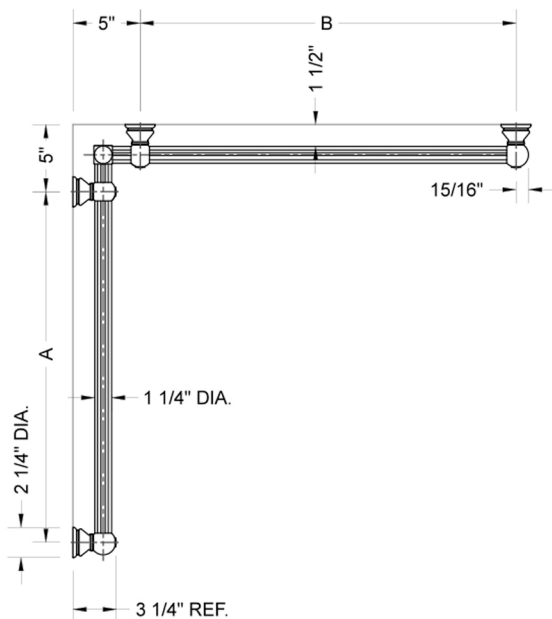

G33 32" x 60" Inside Corner Grab Bar

Model #: G33-32-60-IC-

FEATURES:

- Structurally engineered 90° angle
- ADA compliant when properly installed
- Horizontal section can be used as towel bar
- Style options to complement all collections
- Optional handshower sliders can be added to either bar only upon initial order
- All grab bars can be custom sized. Contact JACLO for pricing & availability
- BAR WILL BE 5" LONGER THAN LISTED LENGTH FROM CENTER OF OUTSIDE POST TO WALL
- *NOTE: GRAB BARS OVER 32" REQUIRE A MIDDLE POST
- NOT AVAILABLE in PG or SG. For large quantity orders, please contact hospitality@jaclo.com

SPECIFICATION DRAWING:

BRASS LUXURY GRAB BAR							
PART. #	DESCRIPTION	A	B	PART. #	DESCRIPTION	A	B
G33-12-12-IC	CENTER OF POST	12"	12"	G33-24-36-IC	CENTER OF POST	24"	36"
G33-12-16-IC	CENTER OF POST	12"	16"	G33-24-48-IC	CENTER OF POST	24"	48"
G33-12-24-IC	CENTER OF POST	12"	24"	G33-24-60-IC	CENTER OF POST	24"	60"
G33-12-32-IC	CENTER OF POST	12"	32"				
G33-12-36-IC	CENTER OF POST	12"	36"	G33-32-32-IC	CENTER OF POST	32"	32"
G33-12-48-IC	CENTER OF POST	12"	48"	G33-32-36-IC	CENTER OF POST	32"	36"
G33-12-60-IC	CENTER OF POST	12"	60"	G33-32-48-IC	CENTER OF POST	32"	48"
				G33-32-60-IC	CENTER OF POST	32"	60"
G33-16-16-IC	CENTER OF POST	16"	16"				
G33-16-24-IC	CENTER OF POST	16"	24"	G33-36-36-IC	CENTER OF POST	36"	36"
G33-16-32-IC	CENTER OF POST	16"	32"	G33-36-48-IC	CENTER OF POST	36"	48"
				G33-36-60-IC	CENTER OF POST	36"	60"
G33-16-36-IC	CENTER OF POST	16"	36"				
G33-16-48-IC	CENTER OF POST	16"	48"	G33-48-48-IC	CENTER OF POST	48"	48"
G33-16-60-IC	CENTER OF POST	16"	60"	G33-48-60-IC	CENTER OF POST	48"	60"
G33-24-24-IC	CENTER OF POST	24"	24"	G33-60-60-IC	CENTER OF POST	60"	60"
G33-24-32-IC	CENTER OF POST	24"	32"				