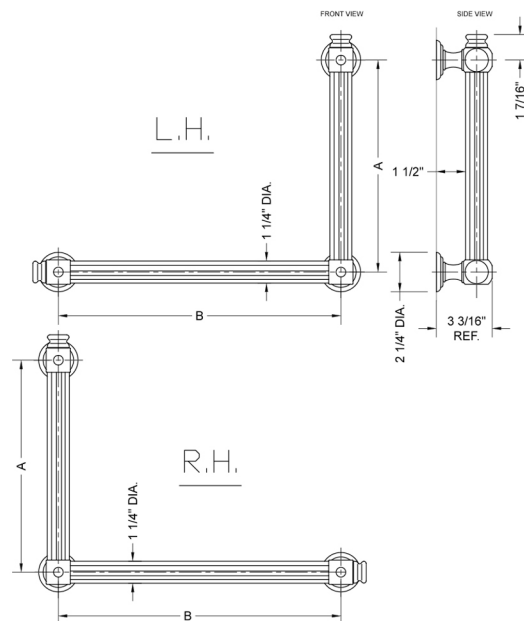

## G61 32H x 24W 90° Right Hand Grab Bar

Model #: G61-32H-24W-RH-

### FEATURES:

- Structurally engineered 90° angle
- ADA compliant when properly installed
- Horizontal section can be used as towel bar
- Style options to complement all collections
- Optional handshower sliders can be added to either bar only upon initial order
- All grab bars can be custom sized. Contact JACLO for pricing & availability
- Grab bars over 32" require middle post
- Grab bars 24" or longer are NOT AVAILABLE in PG or SG. For large quantity orders, please contact [hospitality@jaclo.com](mailto:hospitality@jaclo.com)

### SPECIFICATION DRAWING:

BRASS LUXURY GRAB BAR			
PART. #	DESCRIPTION	A H	B W
G61-12H-12W	CENTER TO CENTER	12"	12"
G61-12H-16W	CENTER TO CENTER	12"	16"
G61-12H-24W	CENTER TO CENTER	12"	24"
G61-12H-32W	CENTER TO CENTER	12"	32"
G61-16H-12W	CENTER TO CENTER	16"	12"
G61-16H-16W	CENTER TO CENTER	16"	16"
G61-16H-24W	CENTER TO CENTER	16"	24"
G61-16H-32W	CENTER TO CENTER	16"	32"
G61-24H-12W	CENTER TO CENTER	24"	12"
G61-24H-16W	CENTER TO CENTER	24"	16"
G61-24H-24W	CENTER TO CENTER	24"	24"
G61-24H-32W	CENTER TO CENTER	24"	32"
G61-32H-12W	CENTER TO CENTER	32"	12"
G61-32H-16W	CENTER TO CENTER	32"	16"
G61-32H-24W	CENTER TO CENTER	32"	24"
G61-32H-32W	CENTER TO CENTER	32"	32"