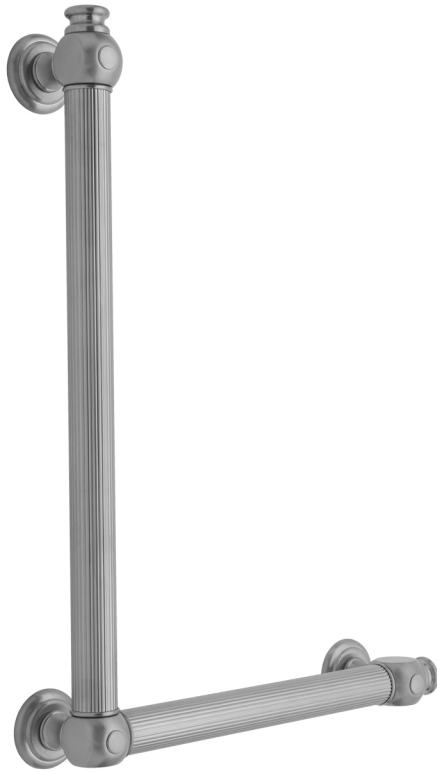

## G61 32H x 24W 90° Right Hand Grab Bar

Model #: G61-32H-24W-RH-

### FEATURES:

- Structurally engineered 90° angle
- ADA compliant when properly installed
- Horizontal section can be used as towel bar
- Style options to complement all collections
- Optional handshower sliders can be added to either bar only upon initial order
- All grab bars can be custom sized. Contact JACLO for pricing & availability
- Grab bars over 32" require middle post
- Grab bars 24" or longer are NOT AVAILABLE in PG or SG. For large quantity orders, please contact [hospitality@jaclo.com](mailto:hospitality@jaclo.com)

### AVAILABLE FINISHES:

Polished Chrome (PCH)	Satin Chrome (SC)	Bronze Umber (BU)
Satin Nickel (SN)	Pewter (PEW)	Caramel Bronze (CB)
Polished Nickel (PN)	Antique Brass (AB)	Antique Copper (ACU)
Oil-Rubbed Bronze (ORB)	Polished Brass (PB)	Polished Copper (PCU)
Vintage Bronze (VB)	Satin Brass (SB)	Matte Black (MBK)
Black Nickel (BKN)	White (WH)	Unlacquered Brass (ULB)
Satin Cooper (SCU)	Almond (ALD)	Amber (AMB)
Azure Blue (AZB)	Coral (COR)	Mint Green (GRN)
Stone Grey (GRY)	Lilac (LAC)	Light Blue (LBL)
Limon (LIM)	Plum (PLM)	Pink (PNK)
Red (RED)	Graphite (GPH)	
Aged Unlacquered Brass (AUB)		

### SPECIFICATION DRAWING:

BRASS LUXURY GRAB BAR			
PART. #	DESCRIPTION	A H	B W
G61-12H-12W	CENTER TO CENTER	12"	12"
G61-12H-16W	CENTER TO CENTER	12"	16"
G61-12H-24W	CENTER TO CENTER	12"	24"
G61-12H-32W	CENTER TO CENTER	12"	32"
G61-16H-12W	CENTER TO CENTER	16"	12"
G61-16H-16W	CENTER TO CENTER	16"	16"
G61-16H-24W	CENTER TO CENTER	16"	24"
G61-16H-32W	CENTER TO CENTER	16"	32"
G61-24H-12W	CENTER TO CENTER	24"	12"
G61-24H-16W	CENTER TO CENTER	24"	16"
G61-24H-24W	CENTER TO CENTER	24"	24"
G61-24H-32W	CENTER TO CENTER	24"	32"
G61-32H-12W	CENTER TO CENTER	32"	12"
G61-32H-16W	CENTER TO CENTER	32"	16"
G61-32H-24W	CENTER TO CENTER	32"	24"
G61-32H-32W	CENTER TO CENTER	32"	32"