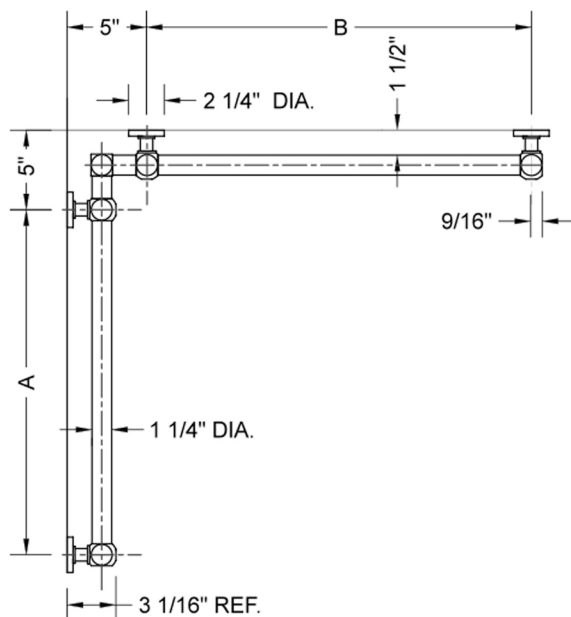

## G70 12" x 16" Inside Corner Grab Bar

Model #: G70-12-16-IC-

### FEATURES:

- Structurally engineered 90° angle
- ADA compliant when properly installed
- Horizontal section can be used as towel bar
- Style options to complement all collections
- Optional handshower sliders can be added to either bar only upon initial order
- All grab bars can be custom sized. Contact JACLO for pricing & availability
- BAR WILL BE 5" LONGER THAN LISTED LENGTH FROM CENTER OF OUTSIDE POST TO WALL
- \*NOTE: GRAB BARS OVER 32" REQUIRE A MIDDLE POST
- Grab bars 24" or longer are NOT AVAILABLE in PG or SG. For large quantity orders, please contact [hospitality@jaclo.com](mailto:hospitality@jaclo.com)

### SPECIFICATION DRAWING:

BRASS LUXURY GRAB BAR							
PART. #	DESCRIPTION	A	B	PART. #	DESCRIPTION	A	B
G70-12-12-IC	CENTER OF POST	12"	12"	G70-24-36-IC	CENTER OF POST	24"	36"
G70-12-16-IC	CENTER OF POST	12"	16"	G70-24-48-IC	CENTER OF POST	24"	48"
G70-12-24-IC	CENTER OF POST	12"	24"	G70-24-60-IC	CENTER OF POST	24"	60"
G70-12-32-IC	CENTER OF POST	12"	32"				
				G70-32-32-IC	CENTER OF POST	32"	32"
G70-12-36-IC	CENTER OF POST	12"	36"	G70-32-36-IC	CENTER OF POST	32"	36"
G70-12-48-IC	CENTER OF POST	12"	48"	G70-32-48-IC	CENTER OF POST	32"	48"
G70-12-60-IC	CENTER OF POST	12"	60"	G70-32-60-IC	CENTER OF POST	32"	60"
G70-16-16-IC	CENTER OF POST	16"	16"	G70-36-36-IC	CENTER OF POST	36"	36"
G70-16-24-IC	CENTER OF POST	16"	24"	G70-36-48-IC	CENTER OF POST	36"	48"
G70-16-32-IC	CENTER OF POST	16"	32"	G70-36-60-IC	CENTER OF POST	36"	60"
G70-16-36-IC	CENTER OF POST	16"	36"	G70-48-48-IC	CENTER OF POST	48"	48"
G70-16-48-IC	CENTER OF POST	16"	48"	G70-48-60-IC	CENTER OF POST	48"	60"
G70-16-60-IC	CENTER OF POST	16"	60"				
				G70-60-60-IC	CENTER OF POST	60"	60"
G70-24-24-IC	CENTER OF POST	24"	24"				
G70-24-32-IC	CENTER OF POST	24"	32"				