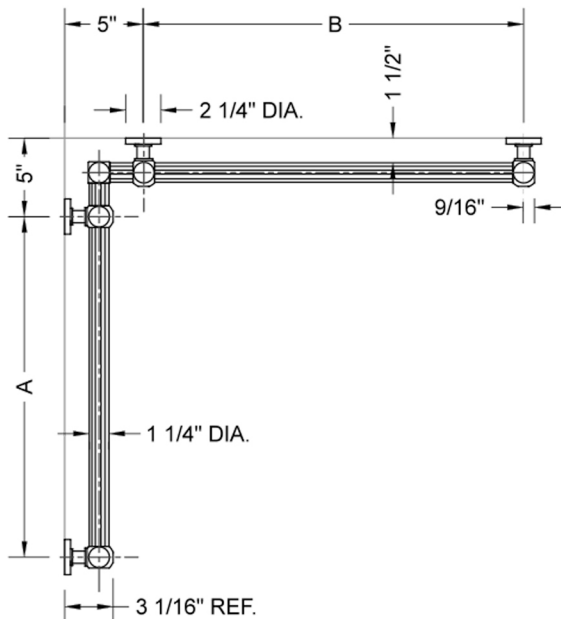

G71 12" x 16" Inside Corner Grab Bar

Model #: G71-12-16-IC-

FEATURES:

- Structurally engineered 90° angle
- ADA compliant when properly installed
- Horizontal section can be used as towel bar
- Style options to complement all collections
- Optional handshower sliders can be added to either bar only upon initial order
- All grab bars can be custom sized. Contact JACLO for pricing & availability
- BAR WILL BE 5" LONGER THAN LISTED LENGTH FROM CENTER OF OUTSIDE POST TO WALL
- *NOTE: GRAB BARS OVER 32" REQUIRE A MIDDLE POST
- Grab bars 24" or longer are NOT AVAILABLE in PG or SG. For large quantity orders, please contact hospitality@jaclo.com

SPECIFICATION DRAWING:

BRASS LUXURY GRAB BAR							
PART. #	DESCRIPTION	A	B	PART. #	DESCRIPTION	A	B
G71-12-12-IC	CENTER OF POST	12"	12"	G71-24-36-IC	CENTER OF POST	24"	36"
G71-12-16-IC	CENTER OF POST	12"	16"	G71-24-48-IC	CENTER OF POST	24"	48"
G71-12-24-IC	CENTER OF POST	12"	24"	G71-24-60-IC	CENTER OF POST	24"	60"
G71-12-32-IC	CENTER OF POST	12"	32"				
				G71-32-32-IC	CENTER OF POST	32"	32"
G71-12-36-IC	CENTER OF POST	12"	36"	G71-32-36-IC	CENTER OF POST	32"	36"
G71-12-48-IC	CENTER OF POST	12"	48"	G71-32-48-IC	CENTER OF POST	32"	48"
G71-12-60-IC	CENTER OF POST	12"	60"	G71-32-60-IC	CENTER OF POST	32"	60"
G71-16-16-IC	CENTER OF POST	16"	16"	G71-36-36-IC	CENTER OF POST	36"	36"
G71-16-24-IC	CENTER OF POST	16"	24"	G71-36-48-IC	CENTER OF POST	36"	48"
G71-16-32-IC	CENTER OF POST	16"	32"	G71-36-60-IC	CENTER OF POST	36"	60"
G71-16-36-IC	CENTER OF POST	16"	36"	G71-48-48-IC	CENTER OF POST	48"	48"
G71-16-48-IC	CENTER OF POST	16"	48"	G71-48-60-IC	CENTER OF POST	48"	60"
G71-16-60-IC	CENTER OF POST	16"	60"				
				G71-60-60-IC	CENTER OF POST	60"	60"
G71-24-24-IC	CENTER OF POST	24"	24"				
G71-24-32-IC	CENTER OF POST	24"	32"				