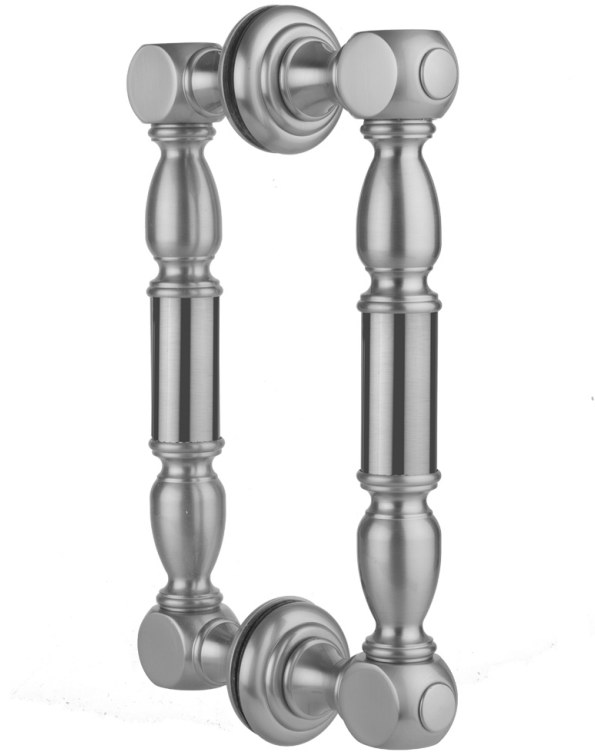

24" H20 Back to Back Shower Door Pull with Finials

Model #: H20-BB-24-

FEATURES:

- Can be mounted vertically or horizontally
- Can be used as a towel bar when mounted horizontally
- Not to be used as a grab bar
- All brass construction, fully polished & plated
- Includes rubber gaskets for glass door installation
- Custom sizes available- Contact JACLO for pricing & availability
- Door pulls 24" or longer are NOT AVAILABLE in PG or SG. For large quantity orders, please contact hospitality@jaclo.com

AVAILABLE FINISHES:

| | | |
|-------------------------|------------------------------|-----------------------|
| Polished Chrome (PCH) | Satin Chrome (SC) | Bronze Umber (BU) |
| Satin Nickel (SN) | Pewter (PEW) | Caramel Bronze (CB) |
| Polished Nickel (PN) | Antique Brass (AB) | Antique Copper (ACU) |
| Oil-Rubbed Bronze (ORB) | Polished Brass (PB) | Polished Copper (PCU) |
| Vintage Bronze (VB) | Satin Brass (SB) | Matte Black (MBK) |
| Satin Gold (SG) | Polished Gold (PG) | Black Nickel (BKN) |
| White (WH) | Unlacquered Brass (ULB) | Satin Cooper (SCU) |
| Almond (ALD) | Amber (AMB) | Azure Blue (AZB) |
| Coral (COR) | Mint Green (GRN) | Stone Grey (GRY) |
| Lilac (LAC) | Light Blue (LBL) | Limon (LIM) |
| Plum (PLM) | Pink (PNK) | Red (RED) |
| Graphite (GPH) | Aged Unlacquered Brass (AUB) | |