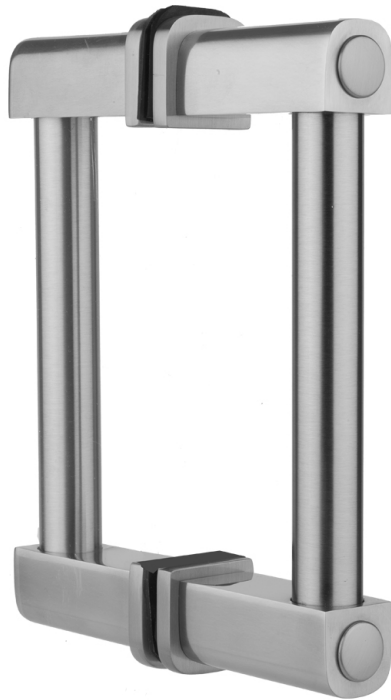

24" H80 Contempo Back to Back Shower Door Pull

Model #: H80-BB-24-

FEATURES:

- Can be mounted vertically or horizontally
- Can be used as a towel bar when mounted horizontally
- Not to be used as a grab bar
- All brass construction, fully polished & plated
- Includes rubber gaskets for glass door installation
- Custom sizes available- Contact JACLO for pricing & availability
- Door pulls 24" or longer are NOT AVAILABLE in PG or SG. For large quantity orders, please contact hospitality@jaclo.com

AVAILABLE FINISHES:

Polished Chrome (PCH)	Satin Chrome (SC)	Bronze Umber (BU)
Satin Nickel (SN)	Pewter (PEW)	Caramel Bronze (CB)
Polished Nickel (PN)	Antique Brass (AB)	Antique Copper (ACU)
Oil-Rubbed Bronze (ORB)	Polished Brass (PB)	Polished Copper (PCU)
Vintage Bronze (VB)	Satin Brass (SB)	Matte Black (MBK)
Satin Gold (SG)	Polished Gold (PG)	Black Nickel (BKN)
White (WH)	Unlacquered Brass (ULB)	Satin Cooper (SCU)
Almond (ALD)	Amber (AMB)	Azure Blue (AZB)
Coral (COR)	Mint Green (GRN)	Stone Grey (GRY)
Lilac (LAC)	Light Blue (LBL)	Limon (LIM)
Plum (PLM)	Pink (PNK)	Red (RED)
Graphite (GPH)	Aged Unlacquered Brass (AUB)	

SPECIFICATION DRAWING:

CONTEMPO BACK TO BACK DOOR PULLS			
PART. #	SPECIFICS	A	B
H80-BB	6" CENTER TO CENTER	6"	7 1/2"
H80-BB-8	8" CENTER TO CENTER	8"	9 1/2"
H80-BB-12	12" CENTER TO CENTER	12"	13 1/2"
H80-BB-16	16" CENTER TO CENTER	16"	17 1/2"
H80-BB-18	18" CENTER TO CENTER	18"	19 1/2"
H80-BB-24	24" CENTER TO CENTER	24"	25 1/2"
H80-BB-32	32" CENTER TO CENTER	32"	33 1/2"