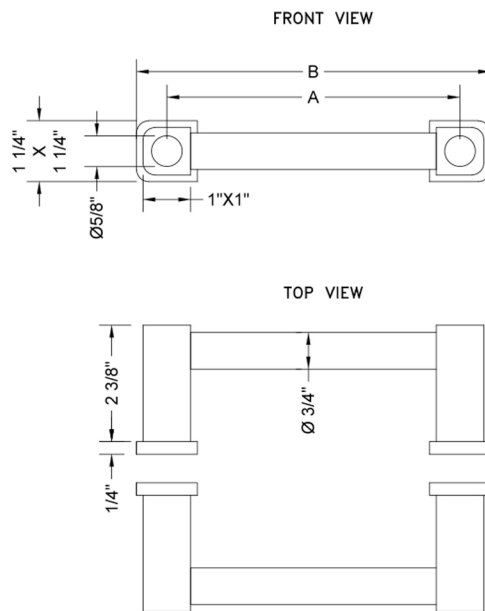

24" H80 Contempo Back to Back Shower Door Pull

Model #: H80-BB-24-

FEATURES:

- Can be mounted vertically or horizontally
- Can be used as a towel bar when mounted horizontally
- Not to be used as a grab bar
- All brass construction, fully polished & plated
- Includes rubber gaskets for glass door installation
- Custom sizes available- Contact JACLO for pricing & availability
- Door pulls 24" or longer are NOT AVAILABLE in PG or SG. For large quantity orders, please contact hospitality@jaclo.com

SPECIFICATION DRAWING:

CONTEMPO BACK TO BACK DOOR PULLS			
PART. #	SPECIFICS	A	B
H80-BB	6" CENTER TO CENTER	6"	7 1/2"
H80-BB-8	8" CENTER TO CENTER	8"	9 1/2"
H80-BB-12	12" CENTER TO CENTER	12"	13 1/2"
H80-BB-16	16" CENTER TO CENTER	16"	17 1/2"
H80-BB-18	18" CENTER TO CENTER	18"	19 1/2"
H80-BB-24	24" CENTER TO CENTER	24"	25 1/2"
H80-BB-32	32" CENTER TO CENTER	32"	33 1/2"