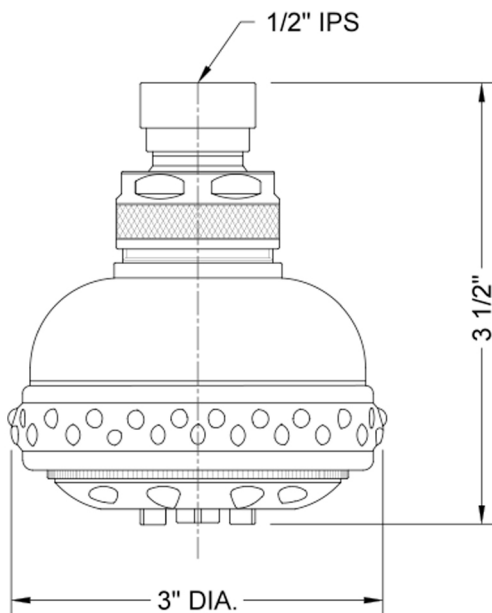

Serena Showerhead- 1.5 GPM

Model #: S128-1.5-

FEATURES:

- 5 function showerhead with 3" face
- 1/2" IPS adjustable brass ball joint to adjust angle of showerhead
- Rubber ring for easy grip, no slip adjustment of functions
- Available flow rates: 2.5, 2.0, 1.75 & 1.5 GPM
- 2.0 GPM—WaterSense approved
- Not available in AUB, ULB, WH, JACLO=COLOR

SPECIFICATION DRAWING:

SPRAY PATTERNS: