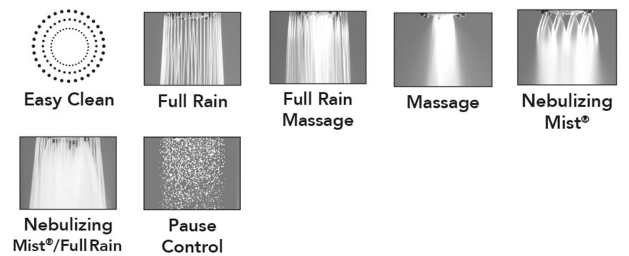

SHOWERALL® 6 Function Showerhead with JX7® Technology

Model #: -S165-

FEATURES:

- 4" diameter 6 function showerhead with pause control to conserve water
- Pause control is not a positive shut-off, must drip per plumbing code
- 1/2" IPS adjustable brass ball joint to adjust angle of showerhead
- Available flow rates: 2.5, 2.0, 1.75 & 1.5 GPM
- 2.0 GPM—WaterSense approved
- JX7® Technology
- Available in PCH, SN, PN, PB, MBK only

AVAILABLE FINISHES:

Polished Chrome (PCH) Satin Nickel (SN) Polished Nickel (PN)
Polished Brass (PB) Matte Black (MBK)

SPECIFICATION DRAWING:

SPRAY PATTERNS:

COMPLIANCES:

Complies with: ASME A112.18.1-2012/CSA B125.1-12