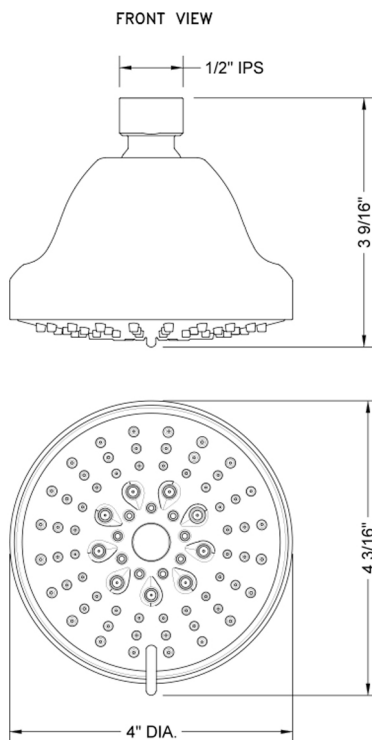

SHOWERALL® 6 Function Showerhead with JX7® Technology

Model #: -S165-

FEATURES:

- 4" diameter 6 function showerhead with pause control to conserve water
- Pause control is not a positive shut-off, must drip per plumbing code
- 1/2" IPS adjustable brass ball joint to adjust angle of showerhead
- Available flow rates: 2.5, 2.0, 1.75 & 1.5 GPM
- 2.0 GPM—WaterSense approved
- JX7® Technology
- Available in PCH, SN, PN, PB, MBK only

AVAILABLE FINISHES:

Polished Chrome (PCH) Satin Nickel (SN) Polished Nickel (PN)
Polished Brass (PB) Matte Black (MBK)

SPECIFICATION DRAWING:

SPRAY PATTERNS:

COMPLIANCES:

Complies with: ASME A112.18.1-2012/CSA B125.1-12