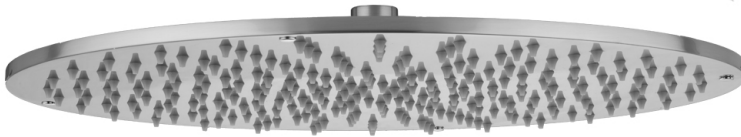

## BRASS 16" ROUND RAIN MACHINE® 16" DIAMETER

Model #: S216-1.75-

### FEATURES:

- 1/2" female IPS fixed, no ball joint design
- 16" diameter all brass body with 234 easy clean rubber jets
- Available in 2.5 and 2.0 GPM (2.0 GPM @ 55 PSI)

### AVAILABLE FINISHES:

Polished Chrome (PCH)	Satin Chrome (SC)	Bronze Umber (BU)
Satin Nickel (SN)	Pewter (PEW)	Caramel Bronze (CB)
Polished Nickel (PN)	Antique Brass (AB)	Antique Copper (ACU)
Oil-Rubbed Bronze (ORB)	Polished Brass (PB)	Polished Copper (PCU)
Vintage Bronze (VB)	Satin Brass (SB)	Matte Black (MBK)
Satin Gold (SG)	Polished Gold (PG)	Black Nickel (BKN)
White (WH)	Unlacquered Brass (ULB)	Satin Cooper (SCU)
Almond (ALD)	Amber (AMB)	Azure Blue (AZB)
Coral (COR)	Mint Green (GRN)	Stone Grey (GRY)
Lilac (LAC)	Light Blue (LBL)	Limon (LIM)
Plum (PLM)	Pink (PNK)	Red (RED)
Graphite (GPH)	Aged Unlacquered Brass (AUB)	