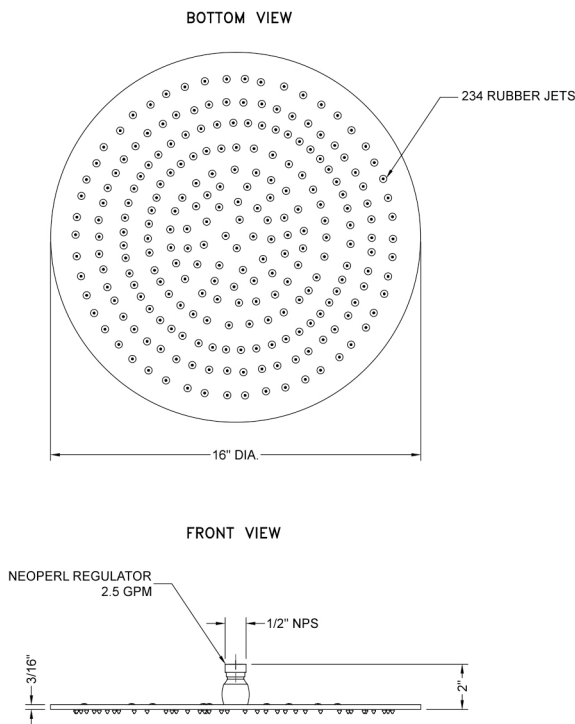

### FEATURES:

- 1/2" female IPS fixed, no ball joint design
- 16" diameter all brass body with 234 easy clean rubber jets
- Available in 2.5 and 2.0 GPM (2.0 GPM @ 55 PSI)

### SPECIFICATION DRAWING:

### ANGLES AND FLOW RATES: