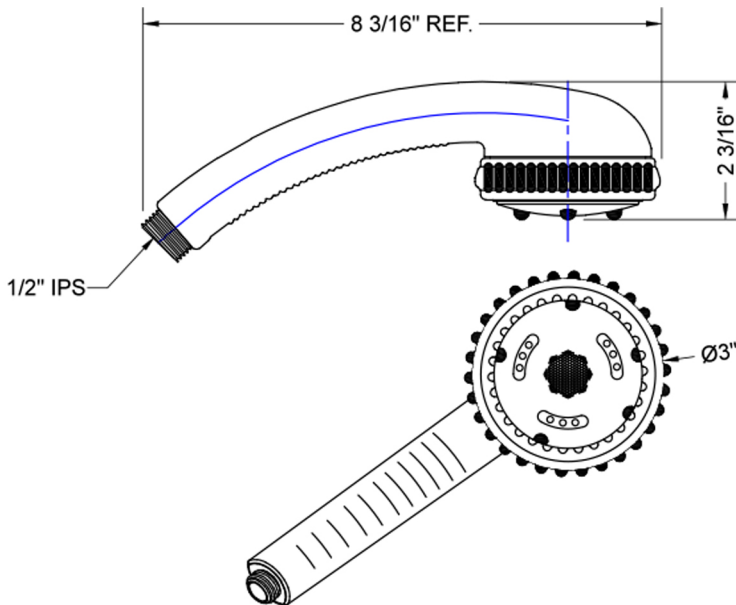

Sensation Handshower- 1.5 GPM

Model #: S427-1.5-

FEATURES:

- 5 function handshower with 3" face
- 1/2" IPS male threads
- Rubber ring for easy grip, no slip adjustment of functions
- Soft wide bubble aerating rinse great for children & the elderly
- Comfortable ergonomic design
- Available flow rates: 2.5, 2.0, 1.75 & 1.5 GPM
- Not available in ULB, WH, & JACLO=COLOR

SPECIFICATION DRAWING:

SPRAY PATTERNS: