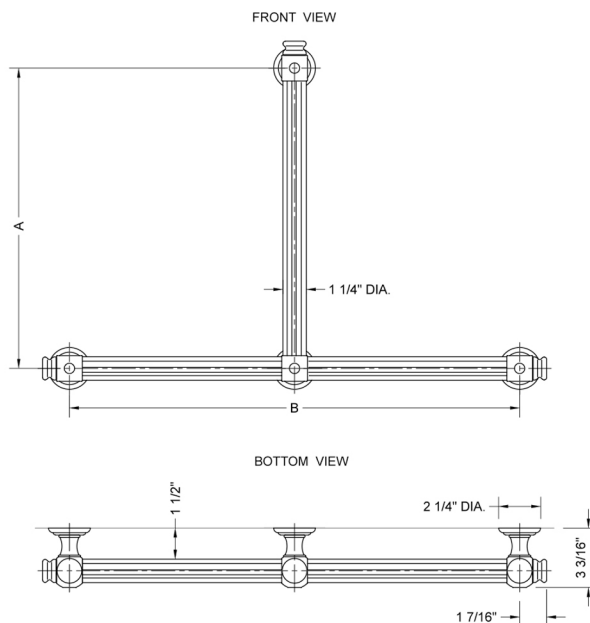

T61 Reeded with End Caps 32H x 32W T Grab Bar

Model #: T61-32H-32W-

FEATURES:

- Structurally engineered 90° angle
- ADA compliant when properly installed
- Horizontal section can be used as towel bar
- Style options to complement all collections
- Optional handshower sliders can be added to either bar only upon initial order
- All grab bars can be custom sized. Contact JACLO for pricing & availability
- *Note GRAB BARS OVER 32" REQUIRE A MIDDLE POST
- NOT AVAILABLE in PG or SG. For large quantity orders, please contact hospitality@jaclo.com

SPECIFICATION DRAWING:

BRASS LUXURY GRAB BAR			
PART. #	DESCRIPTION	A H	B W
T61-24H-24W	CENTER TO CENTER	24"	24"
T61-24H-32W	CENTER TO CENTER	24"	32"
T61-32H-24W	CENTER TO CENTER	32"	24"
T61-32H-32W	CENTER TO CENTER	32"	32"